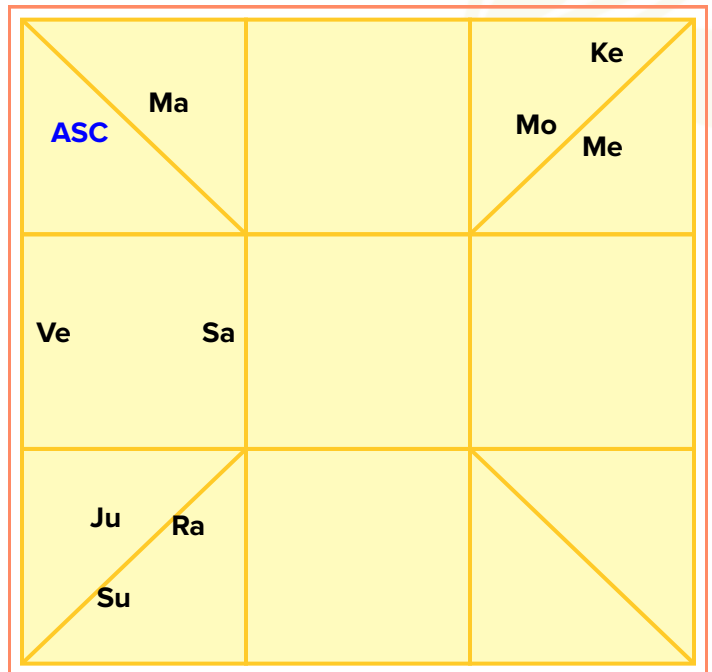

Ketu

Scorpio
Jyeshtha

--

Horoscope Charts

Lagna Chart(Birth Chart)

Ascendant or Lagna, is the degree of the sign which is rising on the eastern horizon at the time of birth. The Lagna is the most influential and important sign within the natal or lagna chart. This sign will be considered the first house of the horoscope, and the enumeration of the other houses follows in sequence through the rest of the signs of the zodiac. In this way, the Lagna does not only delineate the rising sign, but also all the other houses in the chart.

Moon Chart

Moon Chart is an important tool of prediction and the results of planetary combinations are more prominent when the yogas or certain combinations happen in both Moon and Lagna Chart.

Navmansha Chart(D9)

Navmansha Chart is the most important divisional chart, Navmansha means nine part of a particular Rashi in which each Amsa consists of 3 degrees and 20 minutes.

Vimshottari Dasha - I

Mercury

16-11-1931 07:29
15-11-1948 13:29