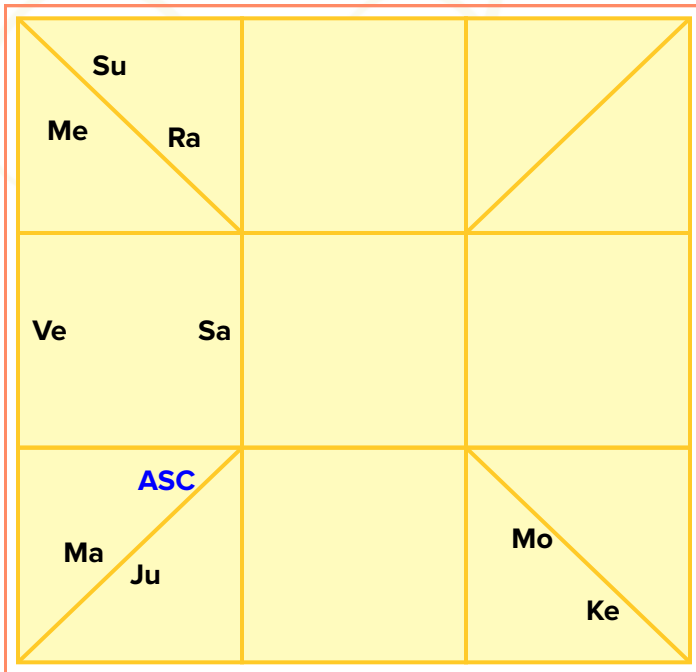

Cancer
Punarvasu

Unfavorable

Saturn

Cancer
Punarvasu

Unfavorable

Rahu

Taurus
Mrigshira

--

Ketu

Scorpio
Jyeshtha

--

Horoscope Charts

Lagna Chart(Birth Chart)

Ascendant or Lagna, is the degree of the sign which is rising on the eastern horizon at the time of birth. The Lagna is the most influential and important sign within the natal or lagna chart. This sign will be considered the first house of the horoscope, and the enumeration of the other houses follows in sequence through the rest of the signs of the zodiac. In this way, the Lagna does not only delineate the rising sign, but also all the other houses in the chart.

Moon Chart

Moon Chart is an important tool of prediction and the results of planetary combinations are more prominent when the yogas or certain combinations happen in both Moon and Lagna Chart.

Navmansha Chart(D9)

Navmansha Chart is the most important divisional chart, Navmansha means nine part of a particular Rashi in which each Amsa consists of 3 degrees and 20 minutes.

Vimshottari Dasha - I

Mercury

16-11-1931 07:29
15-11-1948 13:29